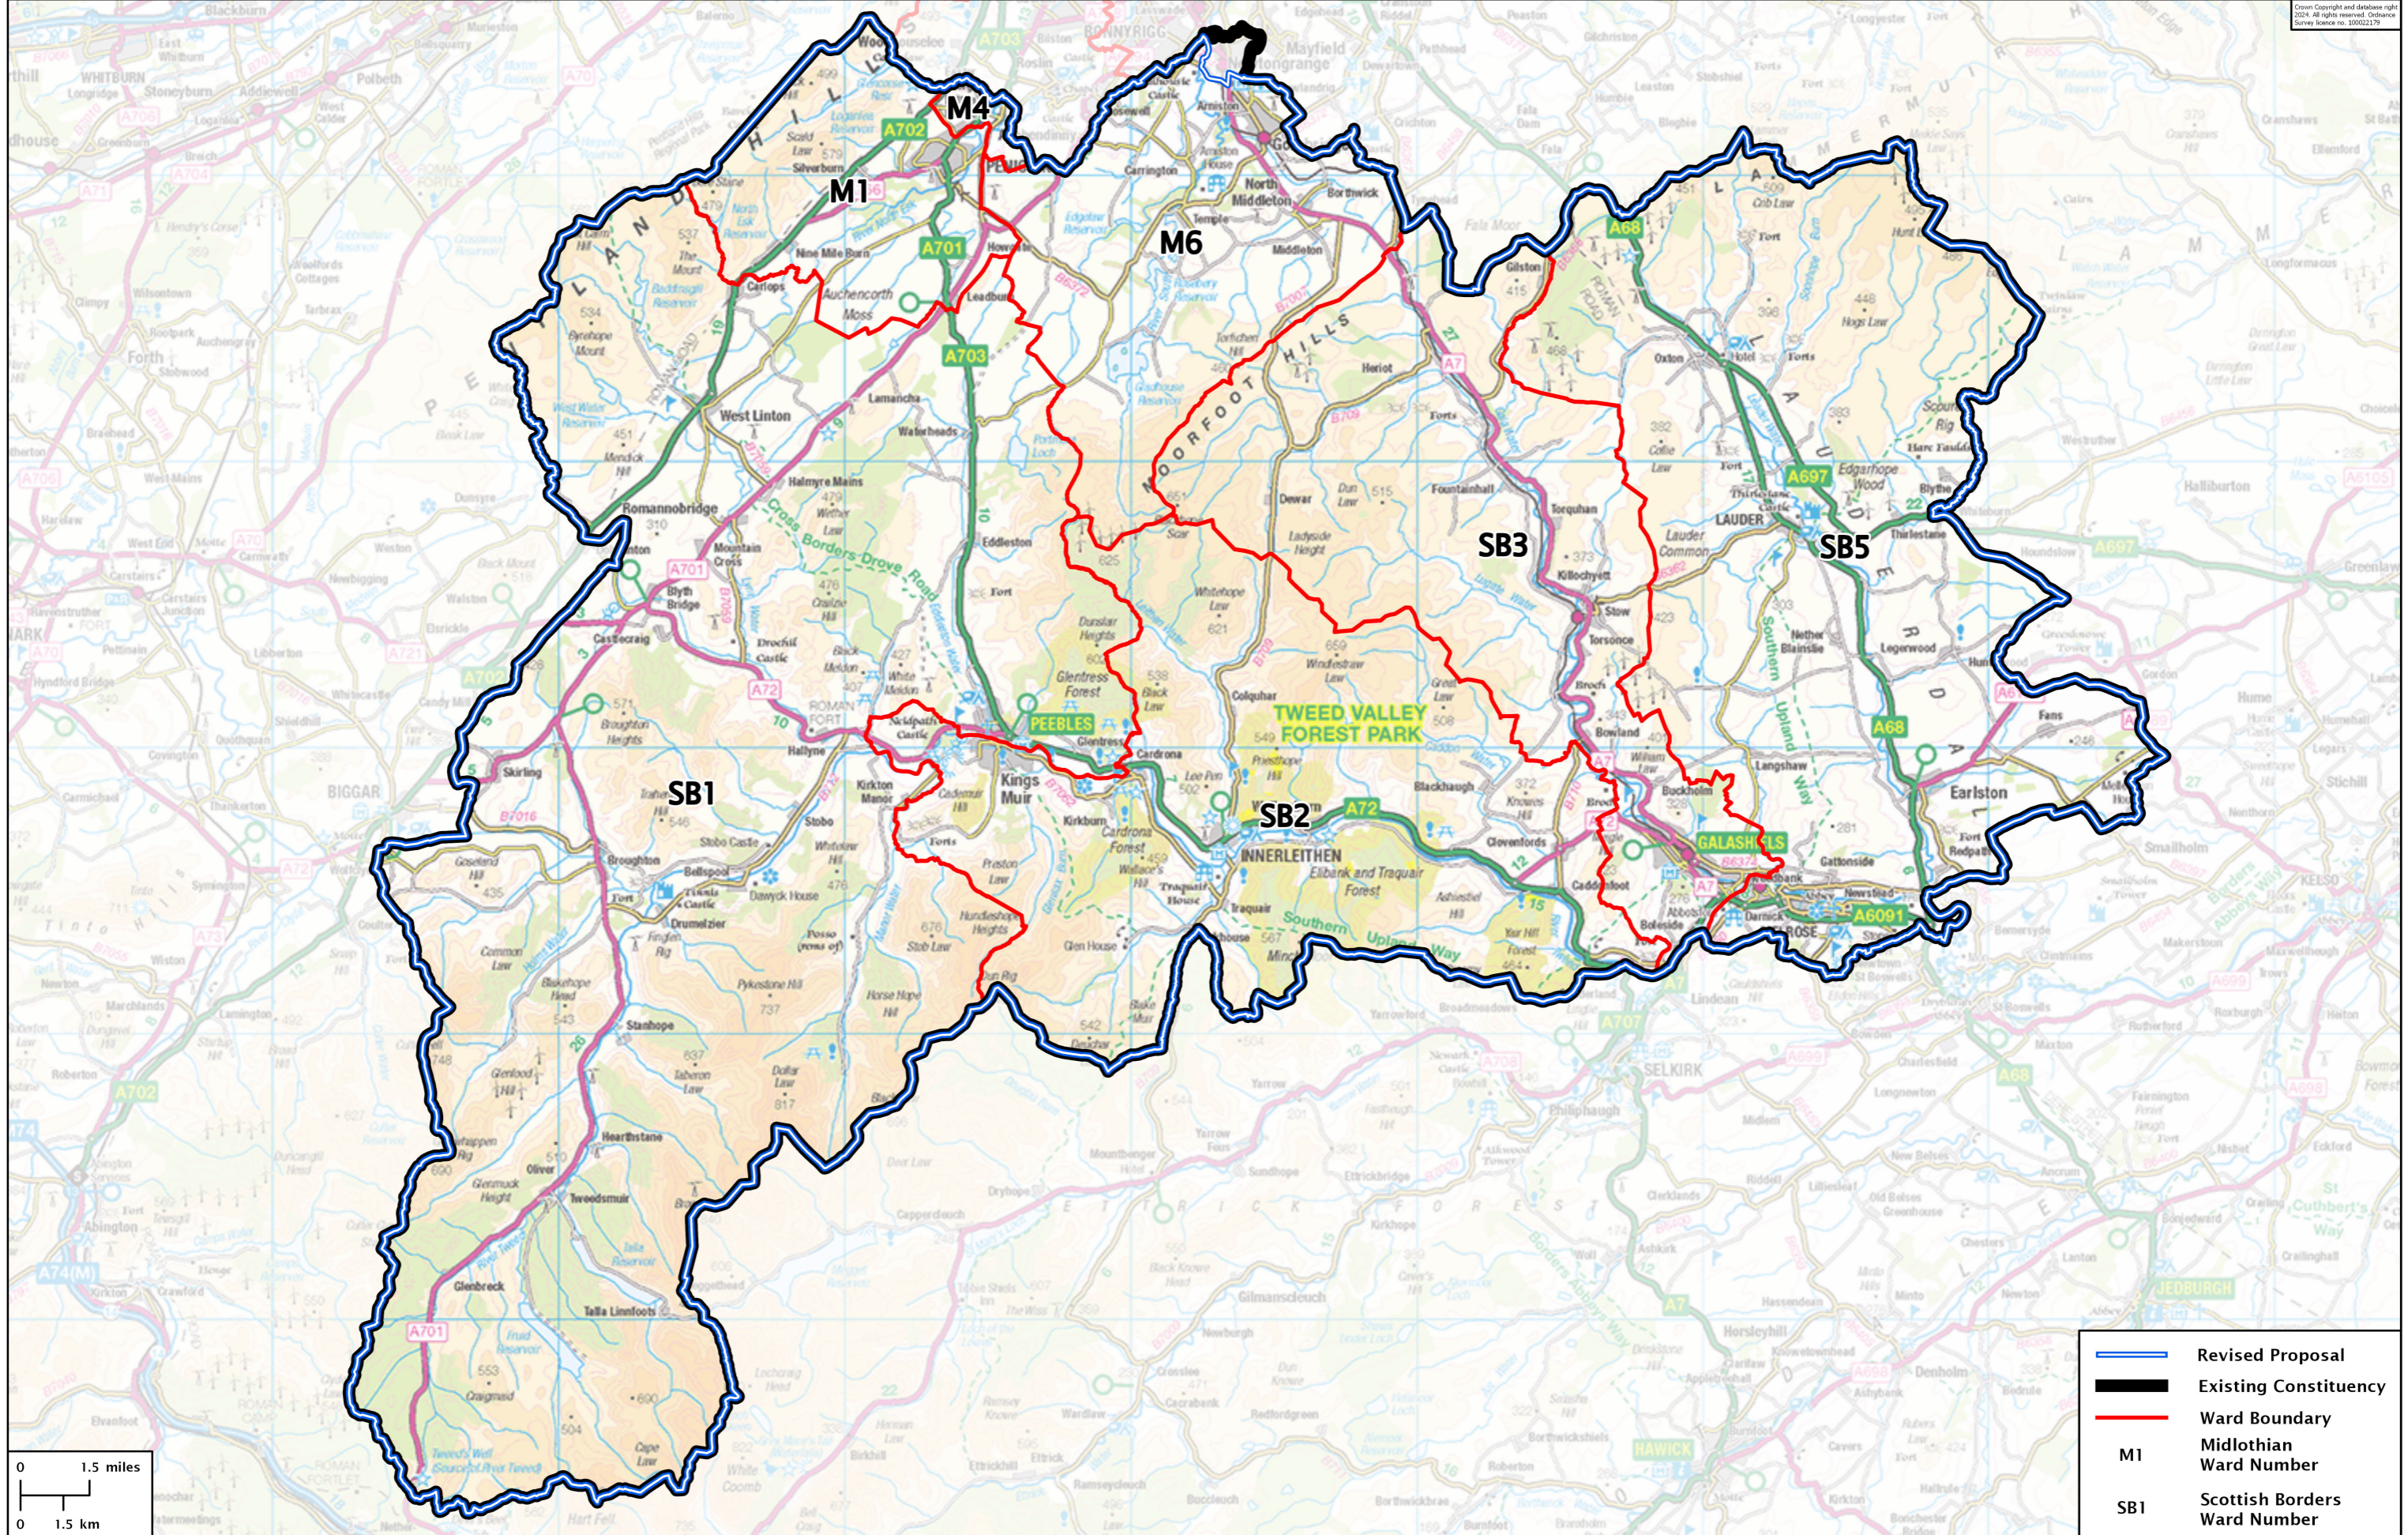

Second Review of Scottish Parliament Boundaries - Revised Proposals

Midlothian South, Tweeddale and Lauderdale County Constituency - Electorate 60,183

- Revised Proposal
- Existing Constituency
- Ward Boundary
- M1 Midlothian Ward Number
- SB1 Scottish Borders Ward Number